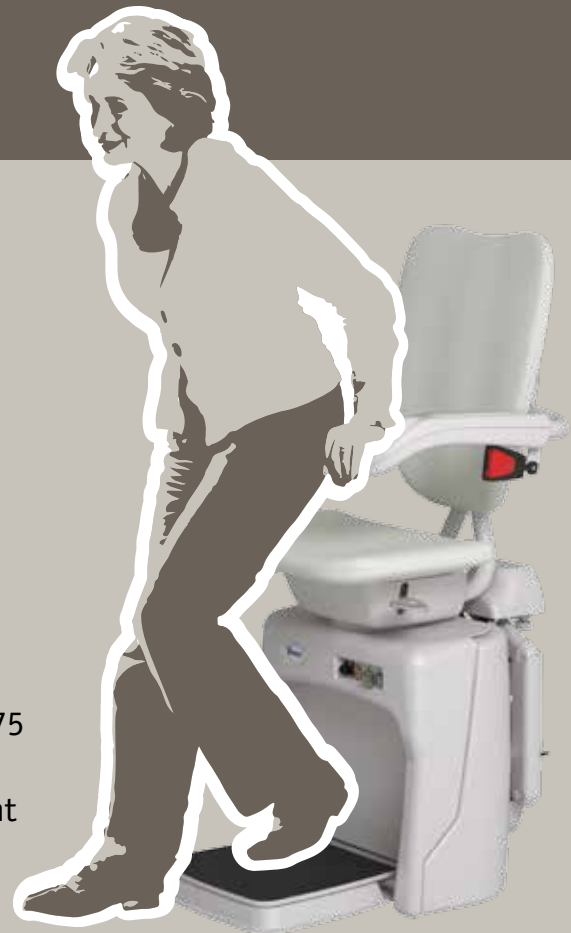

Safety and comfort for everyone

The footrest, in nonslip material, is fitted with safety edges that ensure that the chair stops if there are obstacles in the way.

At the destination floor the seat can be rotated 75 degrees, facilitating exit.

The start and stop are extremely soft and pleasant for anyone.