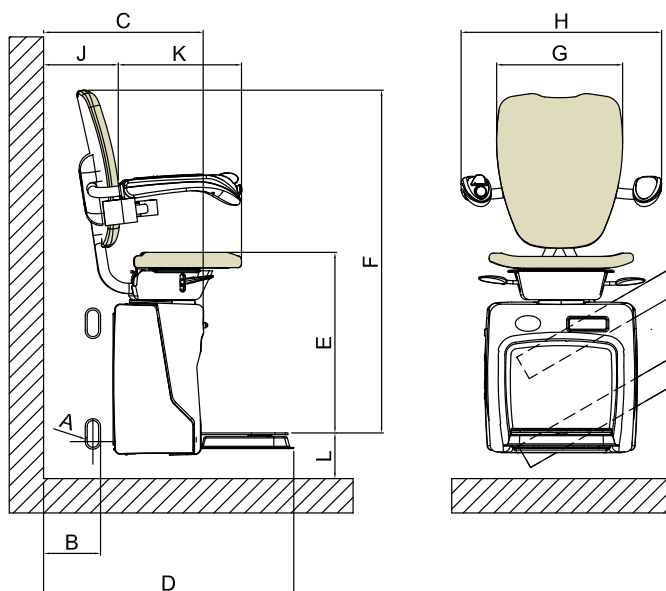

Outdoor version available.

DEPARTURE AT THE LOW FLOOR

TECHNICAL DATA

Power supply	230 VAC
Speed	0,15 m/s (max.)
Service life:	15 trips per 24 hours • 10 trips continuous
Maximum load	130 Kg

VIMEC DOLCE VITA		
A	Measurements of the track: width/height	30 mm/50 mm
B	Outside distance of the staircase	130 mm
C	Overall measurements with footrest closed	445 mm
D	Overall measurements with footrest open	720 mm
E	Distance between the footrest and the seat	530 mm
F	Distance between the footrest and the upper part of the backrest	1.080 mm
G	Backrest width	380 mm
H	Distance between the armrests (outside)	600 mm
J	Distance between the backrest and the wall	195 mm
K	Seat depth	365 mm
L	Distance between the upper side of the footrest to the floor	90 mm